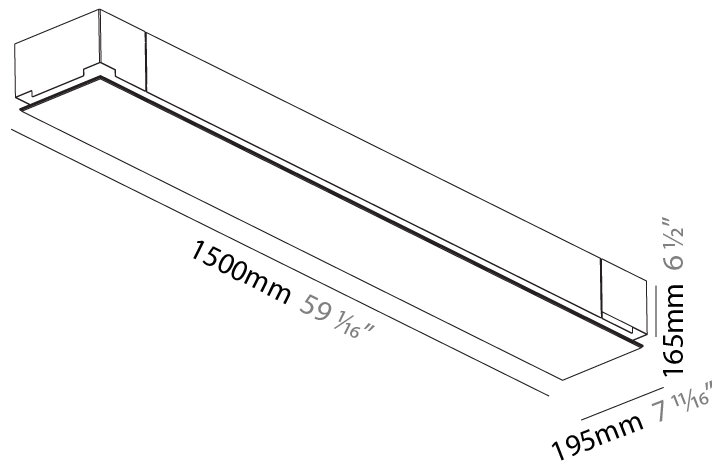

Series: Pi2
Subseries: Pi2 Whiteline
Brand: Prolicht
Division: Architectural
Mounting Type: Trimless
Mounting Location: Ceiling
Subcategory: Ambient

PHYSICAL

Shape: Rectangle
Length (mm): 1500
Length (in): 59 1/16
Width (mm): 195
Width (in): 7 11/16
Depth (mm): 165
Depth (in): 6 1/2
Ceiling Thickness (mm): 10 / 12.5 / 15 / 25 / 30
Ceiling Thickness (in): 3/8 or 1/2 or 9/16 or 1 or 1 3/16
Min. Recessing Depth (mm): 180
Min. Recessing Depth (in): 7 1/16
Light Distribution: Direct
Weight (kg): 9.7
Weight (lbs): 21.34
Diffuser: PMMA - Opal
Fixture Material: Extruded Aluminum / Steel
Cut-out Measurements: 1535mm / 60 7/16" x 230mm / 9 1/16"
Upon Request: Unique Sizes Unique Ceiling Thickness Unique Mounting Depth Spot Inserts

ELECTRICAL

Lamp Type: LED (Zhaga Standard)
Total Output Wattage (W): 47.8
Dimming: [Tri-Mode (Non-Dimming and Phase Dimming (120Vac only) and 0-10V Dimming)](#)
Driver Included: Yes
Driver Location: Integrated
Driver Type: Constant Current - Universal
Driver Class: Class 2
Input Voltage (V): 120 - 277
Constant Current (MA): 500

LED

Color Temperature (°K): [3000 / 3500 / 4000](#)
Max. Delivered Lumen (lm): 3890 / 4194 / 4280
CRI: >80 CRI
Efficiency (%): 0.611
Lamp Life (hrs): 50000
Upon Request: RGB-W Tunable White Special Color Temperature CRI90

OPTICAL

RATINGS AND CERTIFICATIONS

Certified By: Certified for North American Standards
IP rating: IP20

PROJECT
TYPE
SPECIFIER
QUANTITY
DATE

180mm 7 1/8"
1535mm x 230mm 60 7/16" x 9 1/16"
10 | 12 1/2 | 15 | 25 | 30mm
3/8" | 1/2" | 9/16" | 1" | 1 3/16"